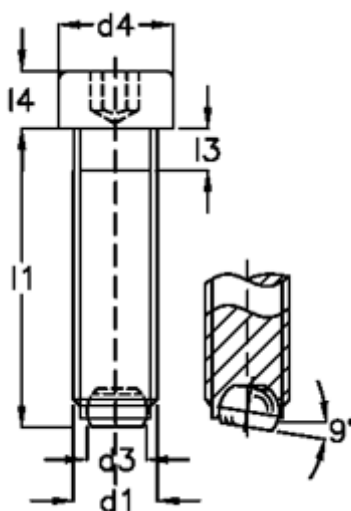

# Data Sheet

Article number: 2092765911B  
Description: E+G Screws with ball  
GN 606-M10-25-VN

## Measures

---

d1	= M10
d2	= 7.0
d3	= 6.0
d4	= 16
Internal hexagon	= 8.0
l1	= 25
l3	= 4.5
l4	= 10